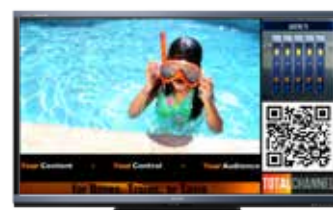

**DIMENSIONS**

Length: 5.59"  
Width: 5.59"  
Height: 1.65"  
Weight: 0.88lbs/  
2.65lbs

**TWO CHANNELS ON TWO SCREENS**